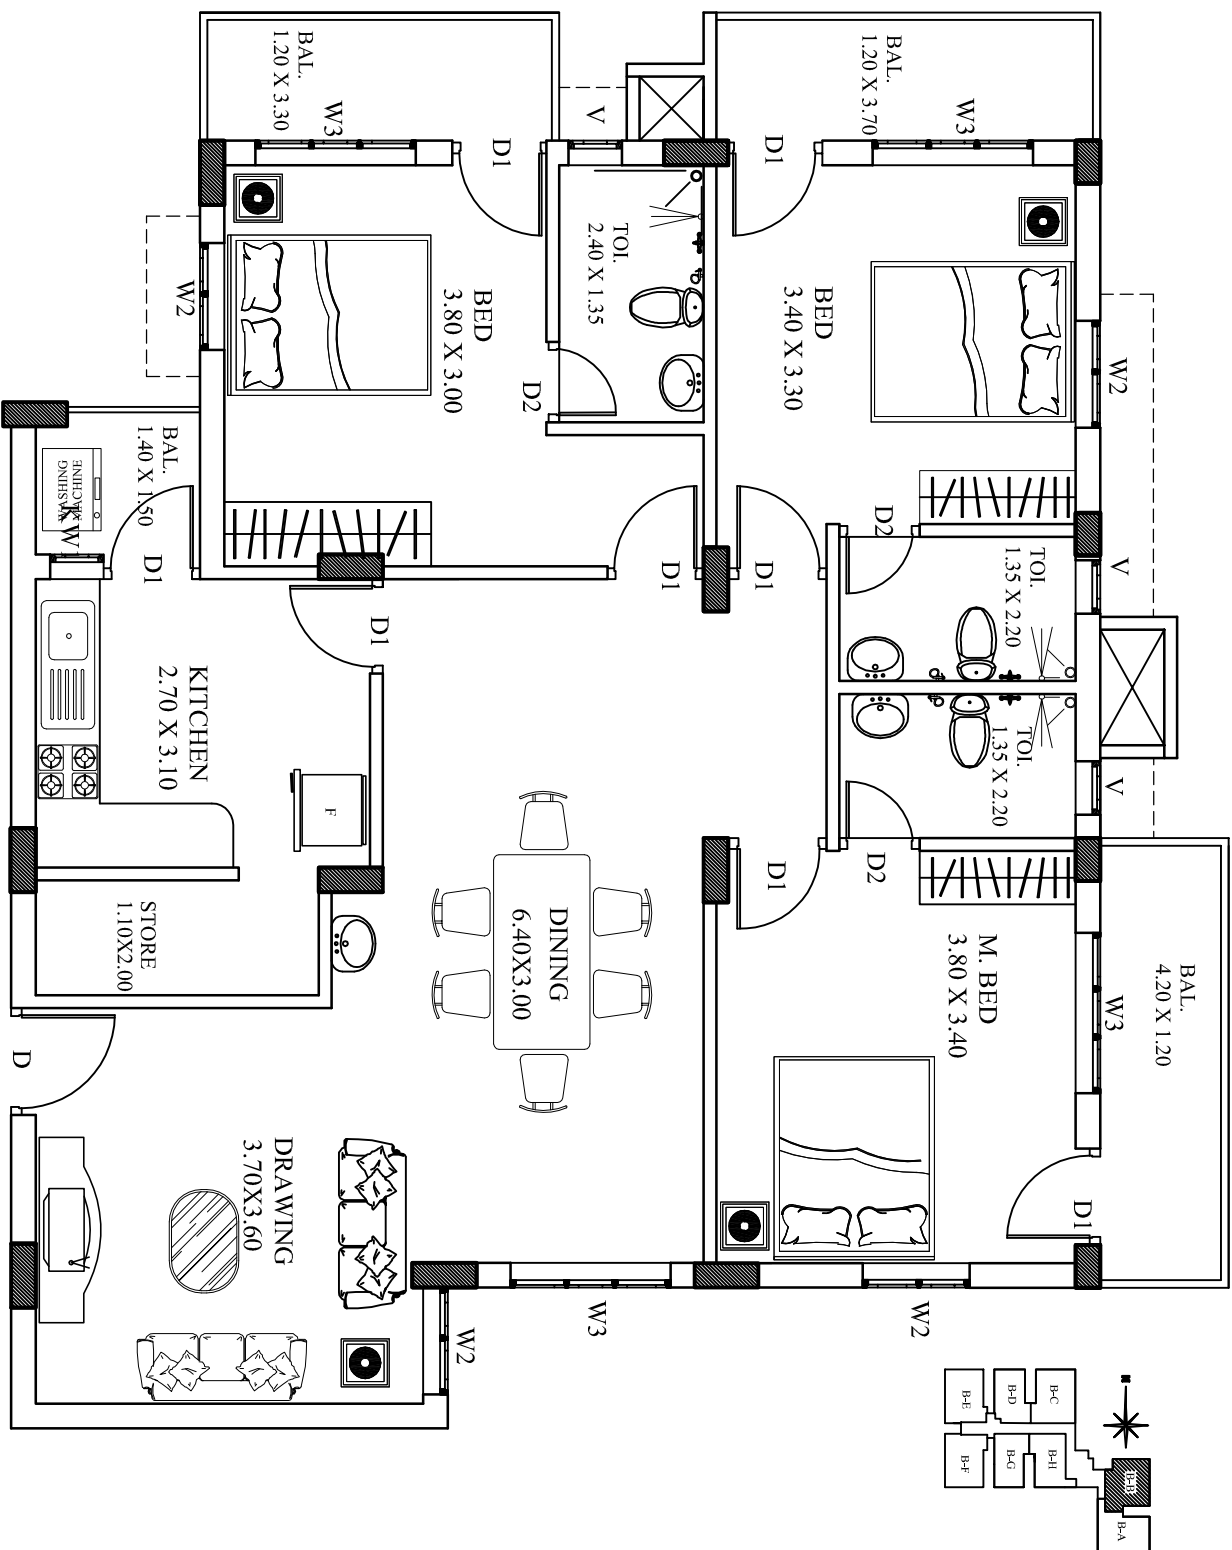

BLUE DIAMOND

SCHEDULE OF OPENINGS

DISC.	SIZE	NOS	SILL	LINTEL
D	1.00 X 2.10	1	-	2.1
D1	0.90 X 2.10	8	-	2.1
D2	0.75 X 2.10	3	-	2.1
W3	1.50 X 1.35	4	0.75	2.1
W2	1.00 X 1.35	4	0.75	2.1
KW1	0.50 X 1.00	1	1.10	2.1
V	0.40 X 0.90	3	1.20	2.1

FLAT - B - B

WORKING DRAWING

SUBJECT OF DRAWING:

FLAT - B - B
AREA: 1589 Sq. Ft.

CHECKED BY: Jnsppa	DRAWN BY: Rajib
FILE SHOWS: DSG/GARDENS	DRG NO: KBR/WD/DA-1
SCALE: NTS	DATE: 04-01-2007

KALPAKA
BUILDERS PVT. LTD.
1ST FLOOR, GARDENS,
KALDIKOTI,
KALOOLIT